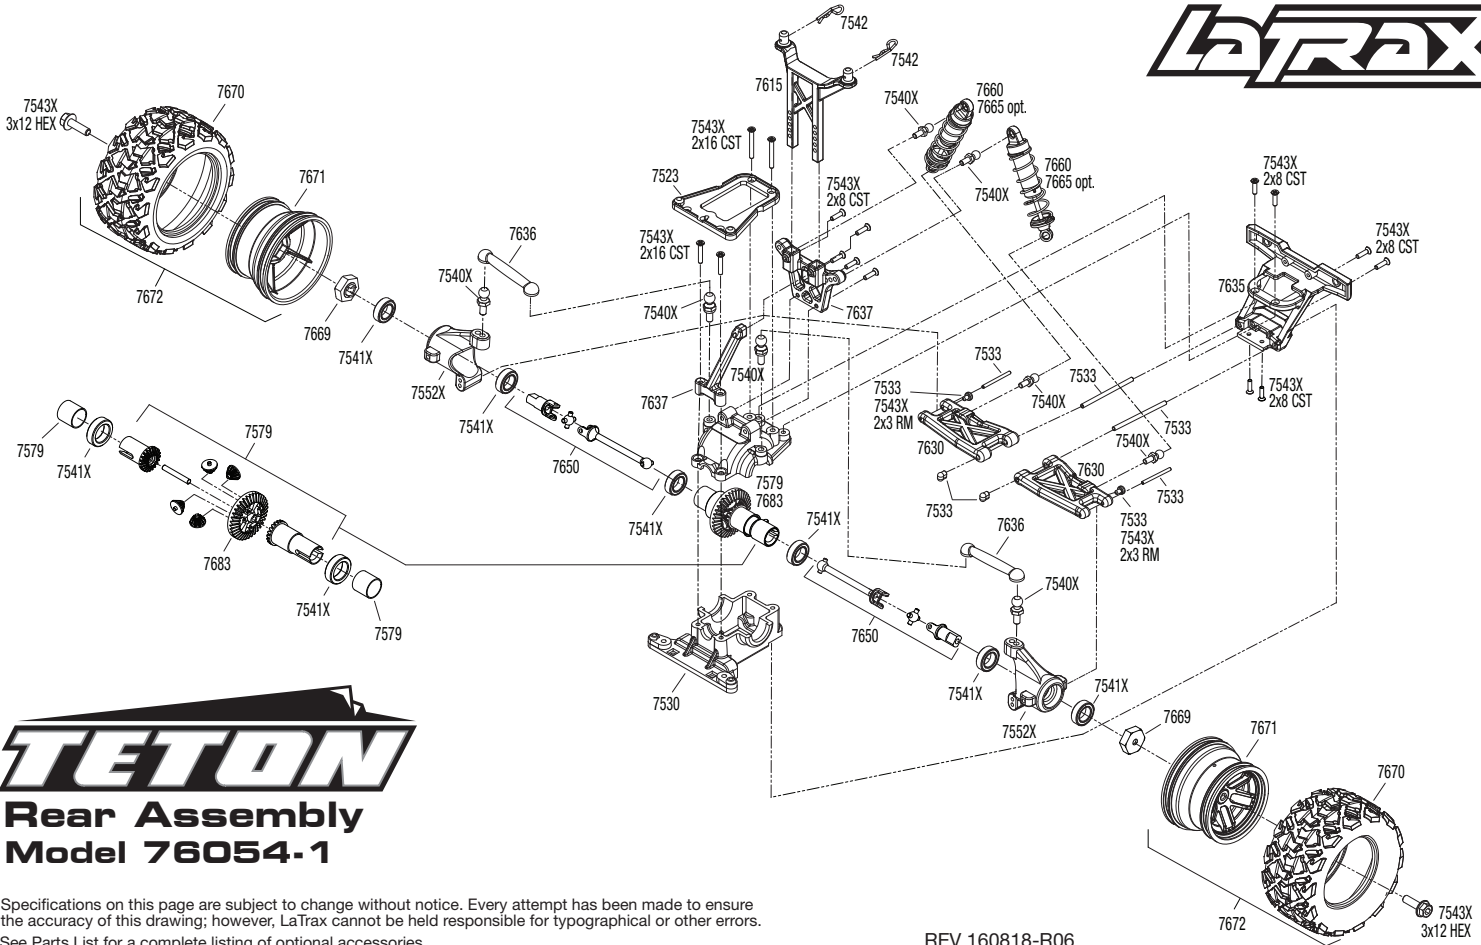

LaTRAX

TETON

**Front Assembly
Model 76054-1**

Specifications on this page are subject to change without notice. Every attempt has been made to ensure the accuracy of this drawing; however, LaTrax cannot be held responsible for typographical or other errors. See Parts List for a complete listing of optional accessories.

REV 160818-R06

TETON

Chassis Assembly Model 76054-1

LaTRAX

See Parts List for a complete listing of optional accessories.

Specifications on this page are subject to change without notice. Every attempt has been made to ensure the accuracy of this drawing; however, LaTrax cannot be held responsible for typographical or other errors.

REV 160818-R06

TETON

Rear Assembly Model 76054-1

Specifications on this page are subject to change without notice. Every attempt has been made to ensure the accuracy of this drawing; however, LaTrax cannot be held responsible for typographical or other errors. See Parts List for a complete listing of optional accessories.

REV 160818-R06