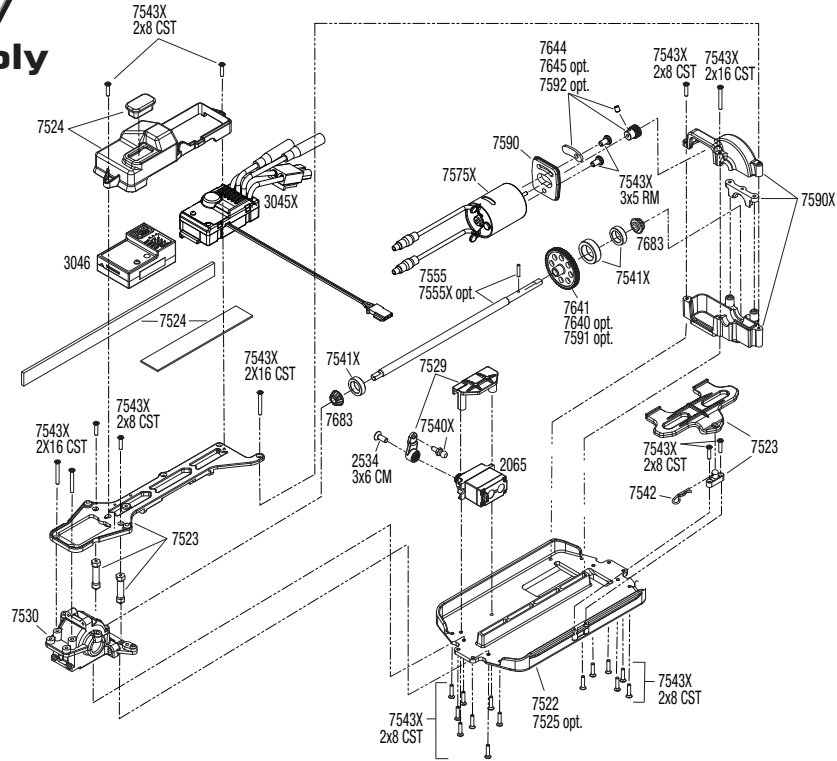

LaTRAX

TETON

**Front Assembly
Model 76054-1**

Specifications on this page are subject to change without notice. Every attempt has been made to ensure the accuracy of this drawing; however, LaTrax cannot be held responsible for typographical or other errors. See Parts List for a complete listing of optional accessories.

REV 160818-R06

TETON

Chassis Assembly Model 76054-1

LaTRAX

See Parts List for a complete listing of optional accessories.

Specifications on this page are subject to change without notice. Every attempt has been made to ensure the accuracy of this drawing; however, LaTrax cannot be held responsible for typographical or other errors.

REV 160818-R06

TETON

Rear Assembly Model 76054-1

Specifications on this page are subject to change without notice. Every attempt has been made to ensure the accuracy of this drawing; however, LaTrax cannot be held responsible for typographical or other errors. See Parts List for a complete listing of optional accessories.

REV 160818-R06